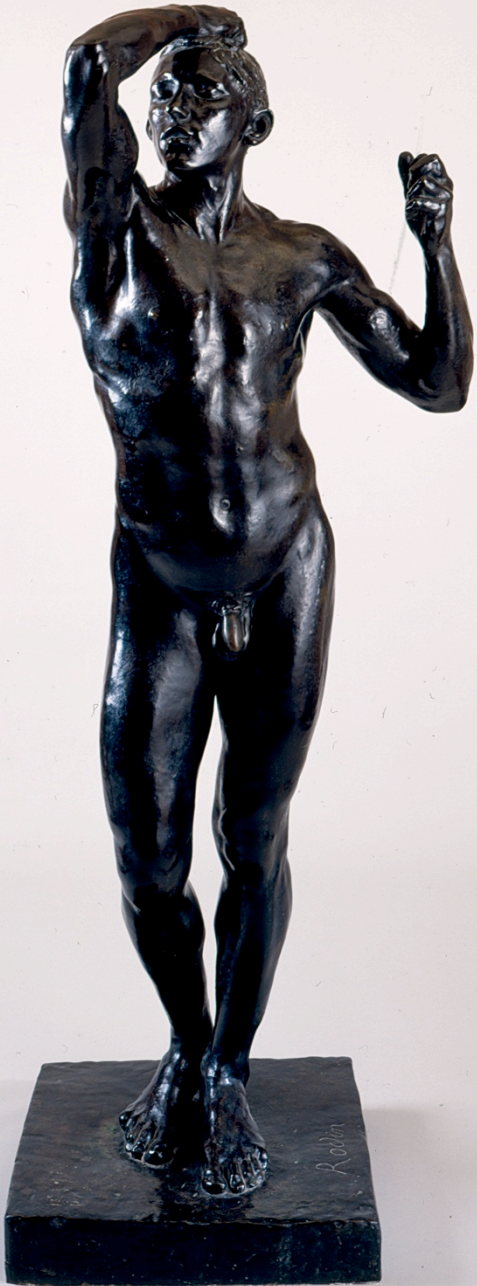

### GET NOMA'S BESTHOFF GARDEN MOBILE GUIDE!

- TEXT **SCULPTURE** TO 555888
- SCAN THE QR CODE ABOVE
- SEARCH FOR **NOMA BESTHOFF SCULPTURE GARDEN** IN YOUR APP STORE.

# Auguste Rodin

[Video tour of the Musée Rodin in Paris](#)

Auguste Rodin (French, 1840 – 1917), *The Age of Bronze*, 1876, Bronze, Gift of Mr. and Mrs. A.Q. Peterson, 64.21

Auguste Rodin (French, 1840 – 1917)  
*The Burghers of Calais*  
*Monumental Head of de Jean D'Aires*