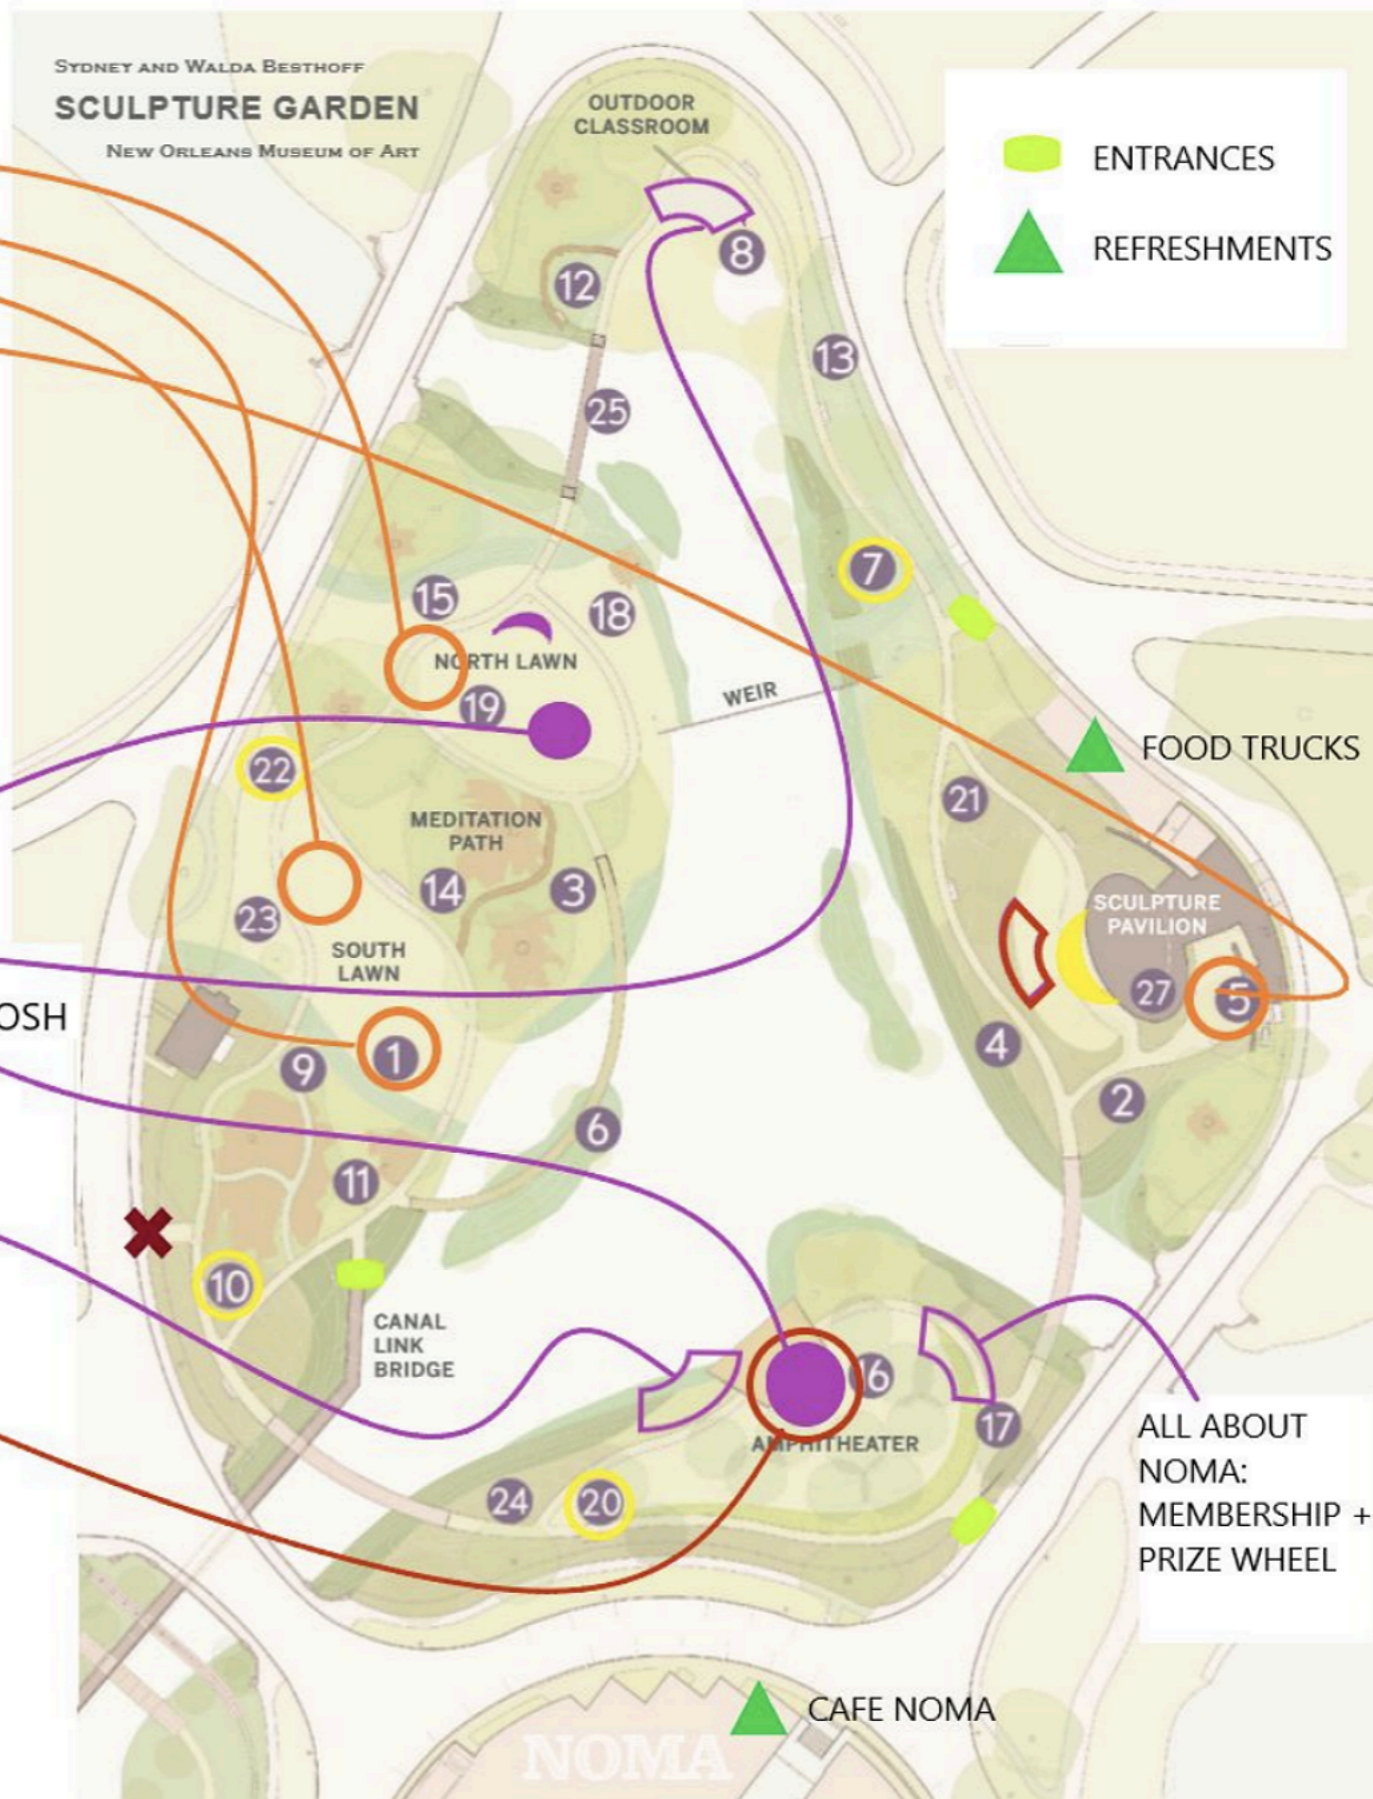

MAKE

ART-MAKING: *Drop-In*
Veggie Prints
Birdlifes
Binoculars
Exquisite Landscape:
Community Activity

LOOK

POP-UP TALKS: *Drop-In*
10:15: Yinka Shonibare - 20
11:15 Thomas Houseago - 10
12:15 Hank Willis Thomas - 22
1:15 Frank Gehry - 7

ACTIVITY CARD STATION: *Self-Guided*

MOVE + PLAY

WORKSHOPS + PLAY SPACES
Yoga with Project Peaceful Warriors
10:30 | 11:30 | 12:30 *Sign Up*
Wayfinding Play Space: *Drop-In*
Movement Free Play + Workshops with POSH
Expressions Performing Arts Experience
11:30 | 12:30 Workshops: *Drop-In*
PhotoBooth: Stroller Parade!

WATCH + ENJOY

a Musical Performance by
Washboard Chaz | 10:30
Storytime: *Drop-In*
11:15 | 1:15
a Dance Performance by
POSH Expressions Performing
Arts Experience | 1:30

PUBLIC-FACING VERSION TO INCLUDE SCULPTURE KEY.

THANK YOU FOR COMING TO FAMILY FIELD DAY! THE FESTIVAL ENDS AT 2 PM. PLEASE ENJOY VISITING THE MUSEUM, PLAYING IN CITY PARK, OR VISITING OUR NEIGHBOR, THE LOUISIANA CHILDREN'S MUSEUM.