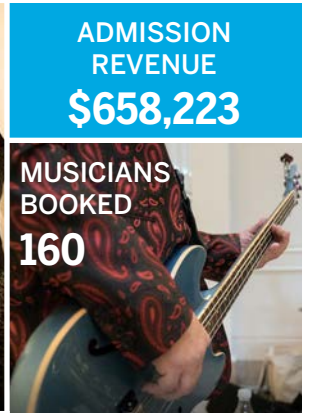

EXHIBITIONS
OPENED **18**

MEMBER
HOUSEHOLDS

4,929

DOCENT-LED TOUR
PARTICIPANTS

4,463

MUSICIANS
BOOKED

160

TEEN VISITORS
4,929

FESTIVAL
PARTICIPANTS

7,904

OUTGOING
LOANS **184**

GIFTS FOR
EXHIBITION
SUPPORT

\$645,000

NOMA 2017 BY THE NUMBERS

197

MINI MASTERS-
PRE-K STUDENTS

GUESTS AT
FUNDRAISING EVENTS **4,900**

PUBLIC PROGRAM
ATTENDANCE

32,247

TOTAL ATTENDANCE
291,545

1,581

FAMILY PROGRAM
PARTICIPANTS

27% INCREASE
IN INSTAGRAM
FOLLOWERS

WORKS ACQUIRED