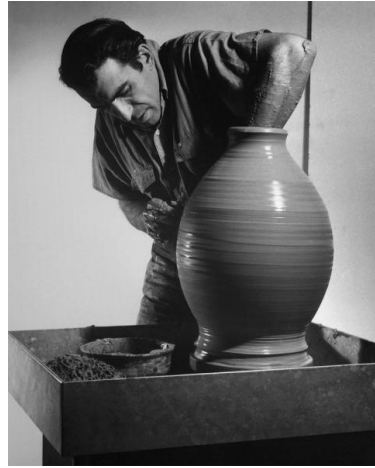

Peter Voulkos

Lidded Jar, c. 1952