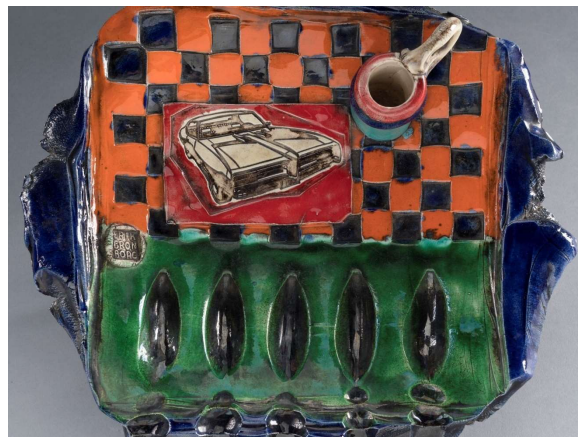

Charger No. 759, 1986

**Robert Arneson**

*Trophy Jar (with Red, White, and Blue Stripes), c. 1964*

**Richard Shaw**

*Maxwell House Man, 2005*

**Viola Frey**  
Untitled (Bird, Jug, Hands), 1986

**Erik Gronborg**  
Charger with Pontiac Tempest, c. 1968