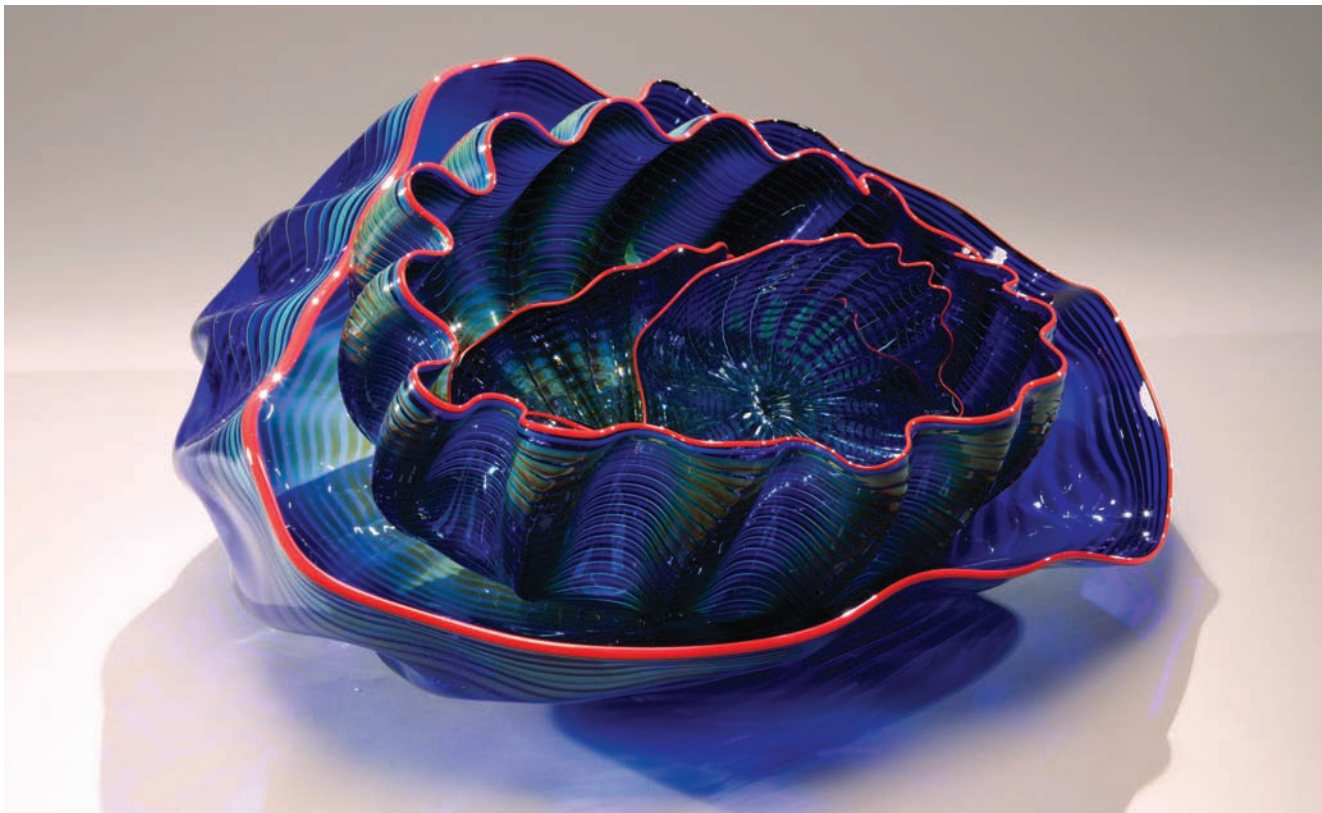

Robert Gordy, American, 1933-1986; *Seven Figure Oval (Raspberry)*, 1979, Bequest of Robert Gordy, 88.268

Robert Gordy, American, 1933-1986; *Sketchbook*, circa 1963, Bequest of Robert Gordy, 88.253.7

Robert Gordy, American, 1933-1986; *Study for Hot Pursuit, No. 2*, 1979, Gift of Mr. and Mrs. John Mense, 2008.245

Robert Gordy, American, 1933-1986; *Water Babies, Golden Days Portfolio, #4 of 6*, 1970, Museum purchase through the Ella West Freeman Foundation Matching Fund, 70.4.d

Robert Gordy, American, 1933-1986; *Women and Boxes, Golden Days Portfolio, #6 of 6*, 1970, Museum purchase through the Ella West Freeman Foundation Matching Fund, 70.4.f

Robert Gordy, American, 1933-1986; *Folly, Golden Days Portfolio, #5 of 6*, 1970, Museum purchase through the Ella West Freeman Foundation Matching Fund, 70.4.e

Robert Gordy, American, 1933-1986; *Hesperides, Golden Days Portfolio, #2 of 6*, 1970, Museum purchase through the Ella West Freeman Foundation Matching Fund, 70.4.b

Robert Gordy, American, 1933-1986; *Golden Days, Golden Days Portfolio, #1 of 6*, 1970, Museum purchase through the Ella West Freeman Foundation Matching Fund, 70.4.a

Robert Gordy, American, 1933-1986; *Dog*, 1976, Gift of Robert Gordy in memory of John N. Weinstock and LeClare Ratterree, 77.2

Robert Gordy, American, 1933-1986; *River Bed*, 1974, Gift of S. Walter