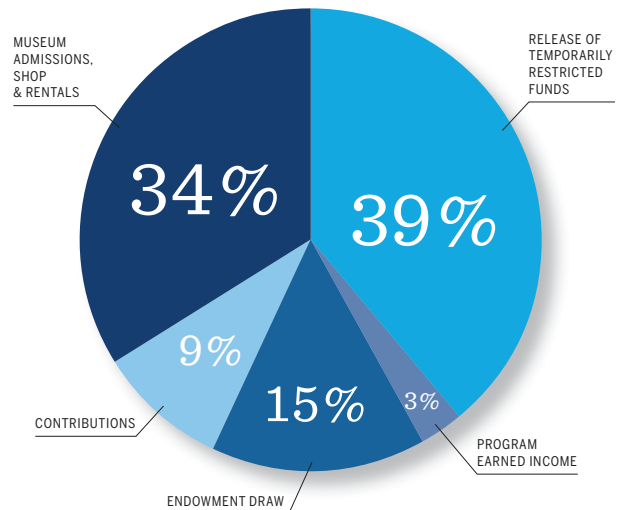

Anton Raphael Mengs, Austrian, 1728-1779; *Portrait of Pope Clement XIII*, circa 1760, The Samuel H. Kress Collection, 34.1

25th Anniversary of the Percent For Art Program

Arts Council of New Orleans

John T. Scott, American, 1940-2007; *Maquette for Spirithouse*, 2002, Gift of the Artist, 2005.70

Statement of Financial Position

ASSETS

Cash and cash equivalents	540,813
Investments	36,443,987
Receivables	843,370
Inventories	109,599
Prepaid expenses	8,898
Property, plant and equipment (net of depreciation)	12,302,858
Total	$50,249,525

LIABILITIES AND NET ASSETS

Payables	885,822
Accumulates unused leave	237,800
Unrestricted, net assets	0
Board-designated endowment	7,776,207
Property, plant, equipment	12,302,858
Temporarily restricted	5,761,556
Permanently restricted	23,285,282
Total	$50,249,525

Statement of Operations

REVENUE

Exhibitions	185,135
Education	6,610
Museum admissions, shop, facility rental, other	2,165,810
Contributions	588,574
Release of temporarily restricted funds	2,427,746
Endowment draw	949,764
Total	$6,323,639

EXPENSE

Exhibition and collection care	1,709,807
Education	183,174
Facilities	1,641,090
Administrative	1,552,444
Museum shop	326,628
Public relations and fundraising	812,244
Members activities and other expenses	506,108
Total	$6,731,495

Change in Net Assets ($407,856)

REVENUE PERCENTAGES