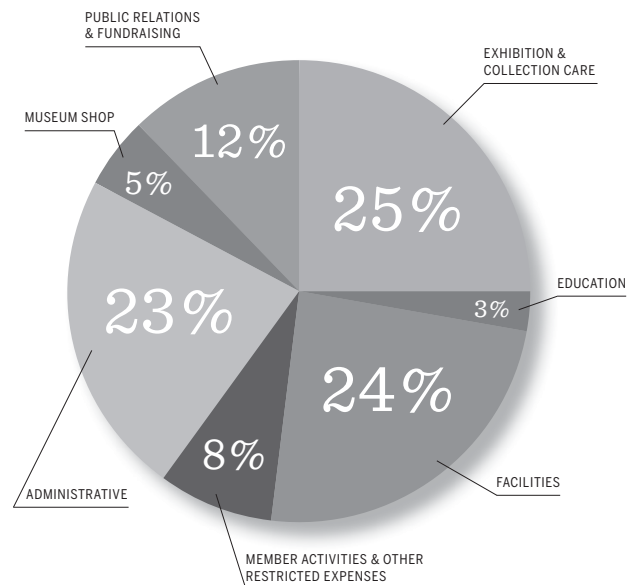

EXPENSE PERCENTAGES

The condensed statement of financial position and condensed statement of operations are derived from the financial statements of the New Orleans Museum of Art as of December 31, 2011, which have been audited by Postlethwaite & Netterville. The statement of financial position does not include the value of the museum's collection and the statement of operations does not include receipts and disbursements of funds for the acquisition of art. A complete set of NOMA's audited financial statements for December 31, 2011 is available at www.noma.org.

MUSEUM ATTENDANCE

LA Residents		Members	
Adult	9,875	University Members	9,221
Senior	3,604	Under Seven	6,912
Child	1,710	Schools	621
Out of State		Groups	4,109
Adult	13,803	Free Wednesdays	1,721
Senior	6,258	Events	37,275
Child	870	Sculpture Garden	21,529
		Total visitors	157,252

MUSEUM SALES

Admissions sales	$334,919.97
Museum Shop sales	$324,474.28
Membership sales	$63,189
Map sales	$4,050.43
Number of memberships sold	887